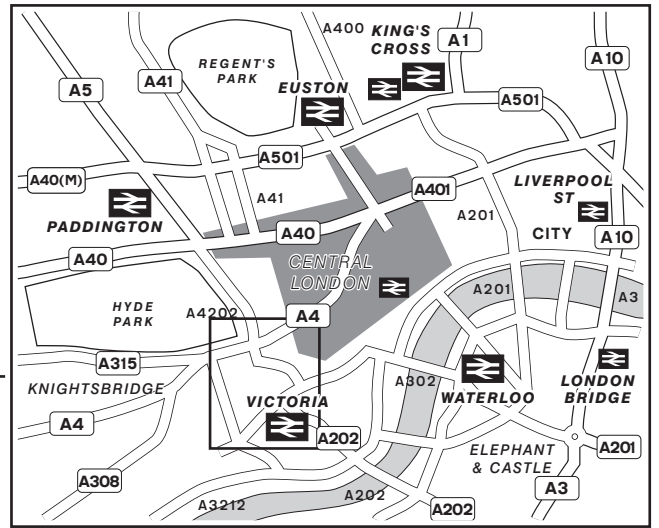

Locator Map

## Public Transport Information Map

This station is in a subway, please take exit 5

### Underground

Green Park on the Piccadilly, Jubilee and Victoria Lines provides an underground connection direct to Waterloo mainline station and Eurostar Services.

Knightsbridge and Hyde Park Corner on the Piccadilly Line provide a service direct from Heathrow Airport, and Kings Cross and St. Pancras Mainline Rail Stations.