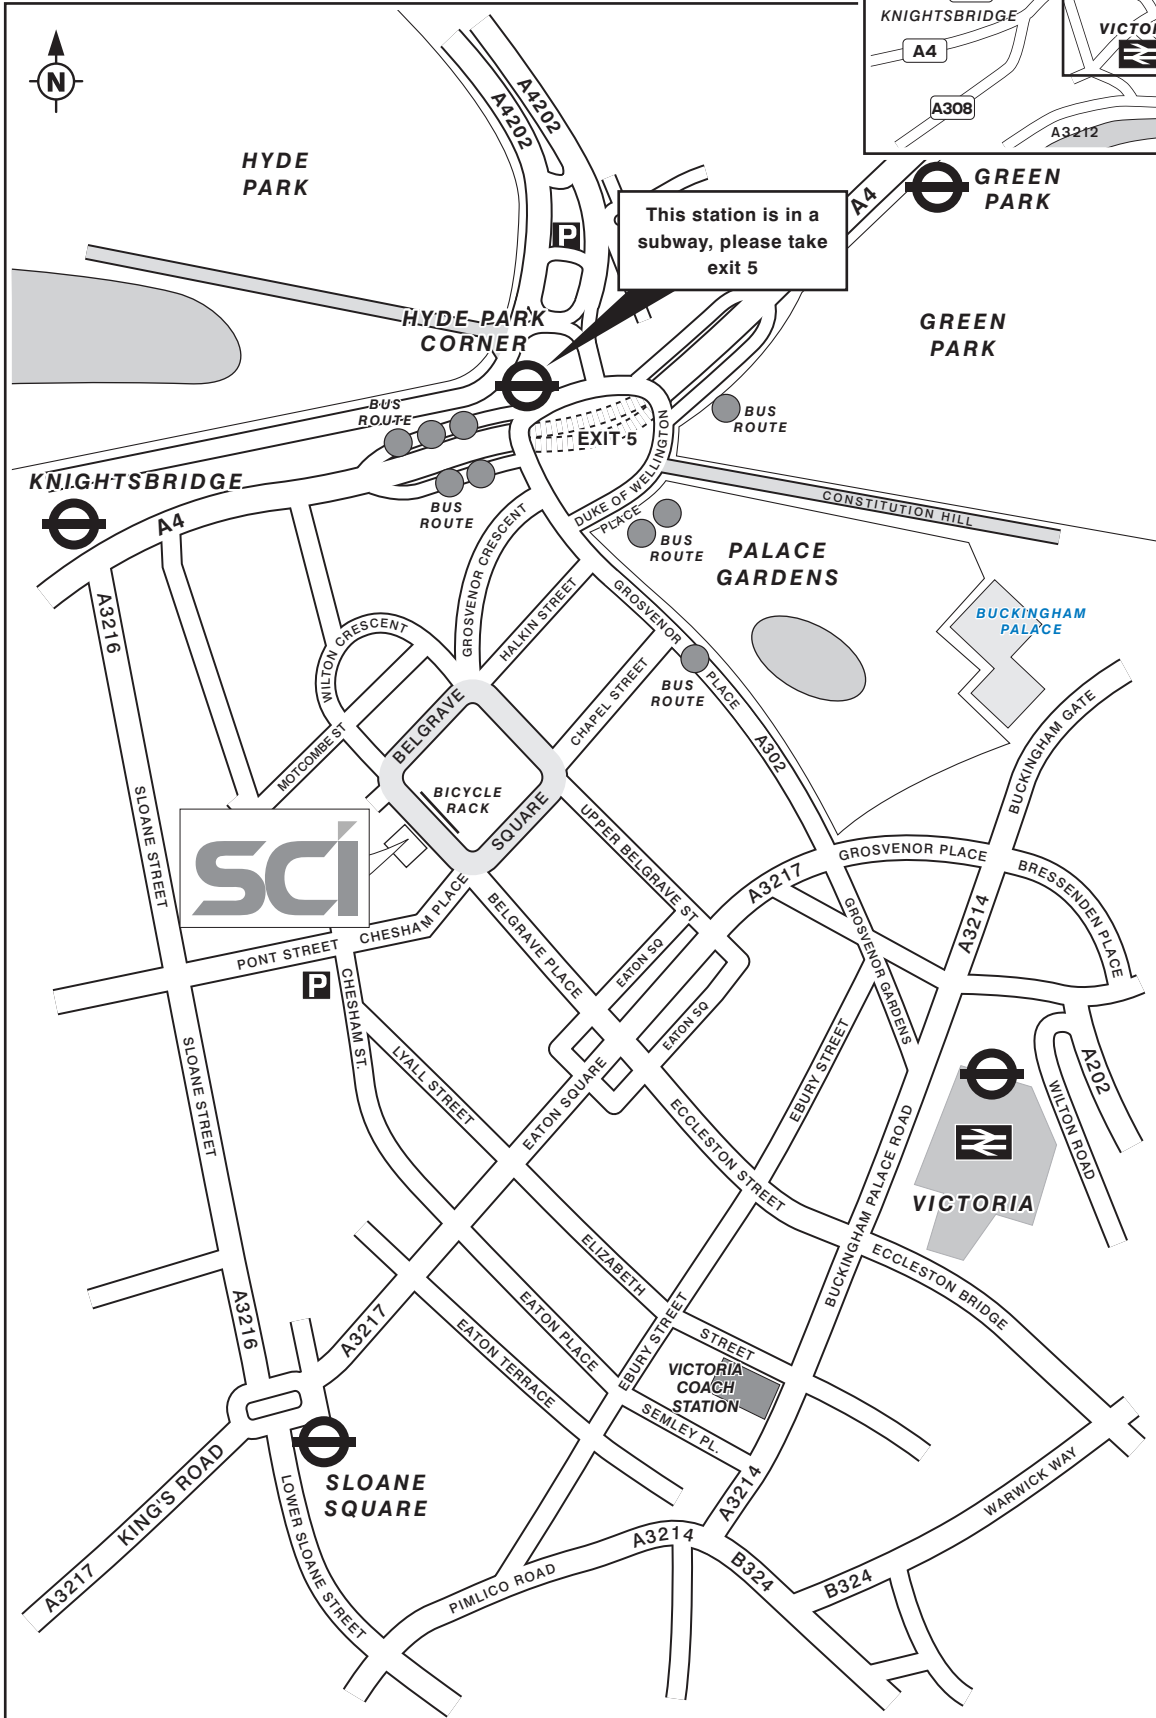

Locator Map

## Public Transport Information Map

This station is in a subway, please take exit 5

### Underground

Green Park on the Piccadilly, Jubilee and Victoria Lines provides an underground connection direct to Waterloo mainline station and Eurostar Services.

Knightsbridge and Hyde Park Corner on the Piccadilly Line provide a service direct from Heathrow Airport, and Kings Cross and St. Pancras Mainline Rail Stations.