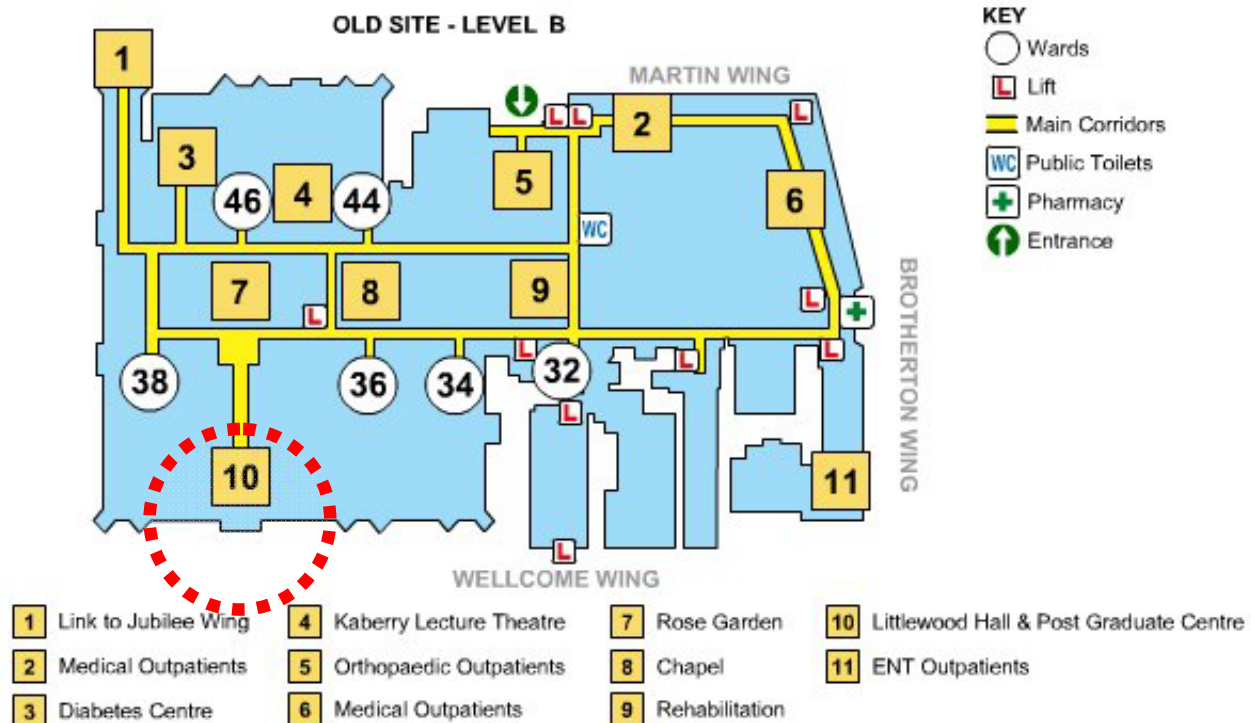

Post Graduate Centre, The General Infirmary at Leeds (Old Site)

Entrance on Great George Street

Useful Maps

LEEDS GENERAL INFIRMARY

- | | |
|--|----------------|
| 1 Leeds Dental Institute | P Parking |
| 2 Generating Station Complex | Entrance |
| 3 Physiotherapy Gymnasium | Bus Stop |
| 4 Nurses Home | A & E Entrance |
| 5 Occupational Health & Centre for Sexual Health | |
| 6 Clarendon Wing | |
| 7 Jubilee Wing | |
| 8 Old Medical School (OMS) | |
| 9 Institute of Pathology | |
| 10 L.G.I. Old Site | |
| 11 Martin Wing | |
| 12 Brotherton Wing | |
| 13 Wellcome Wing | |

Old site

Directions can be found at <http://www.leedsteachinghospitals.com/patients/findus/>
Post code LS1 3EX