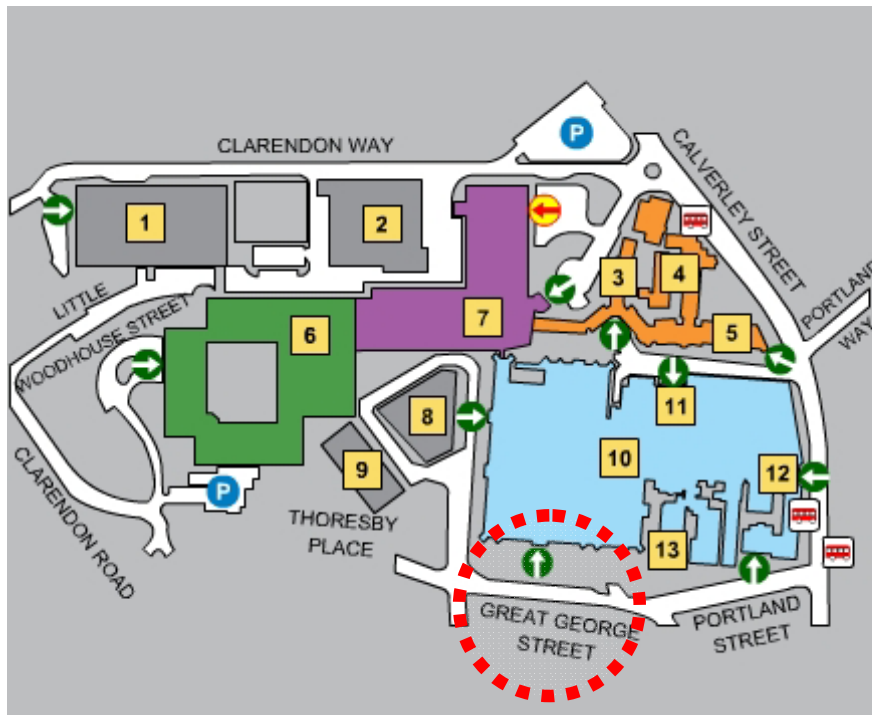

Post Graduate Centre, The General Infirmary at Leeds (Old Site)

Entrance on Great George Street

Useful Maps

LEEDS GENERAL INFIRMARY

- | | |
|--|----------------|
| 1 Leeds Dental Institute | P Parking |
| 2 Generating Station Complex | Entrance |
| 3 Physiotherapy Gymnasium | Bus Stop |
| 4 Nurses Home | A & E Entrance |
| 5 Occupational Health & Centre for Sexual Health | |
| 6 Clarendon Wing | |
| 7 Jubilee Wing | |
| 8 Old Medical School (OMS) | |
| 9 Institute of Pathology | |
| 10 L.G.I. Old Site | |
| 11 Martin Wing | |
| 12 Brotherton Wing | |
| 13 Wellcome Wing | |

Old site

Directions can be found at <http://www.leedsteachinghospitals.com/patients/findus/>
Post code LS1 3EX