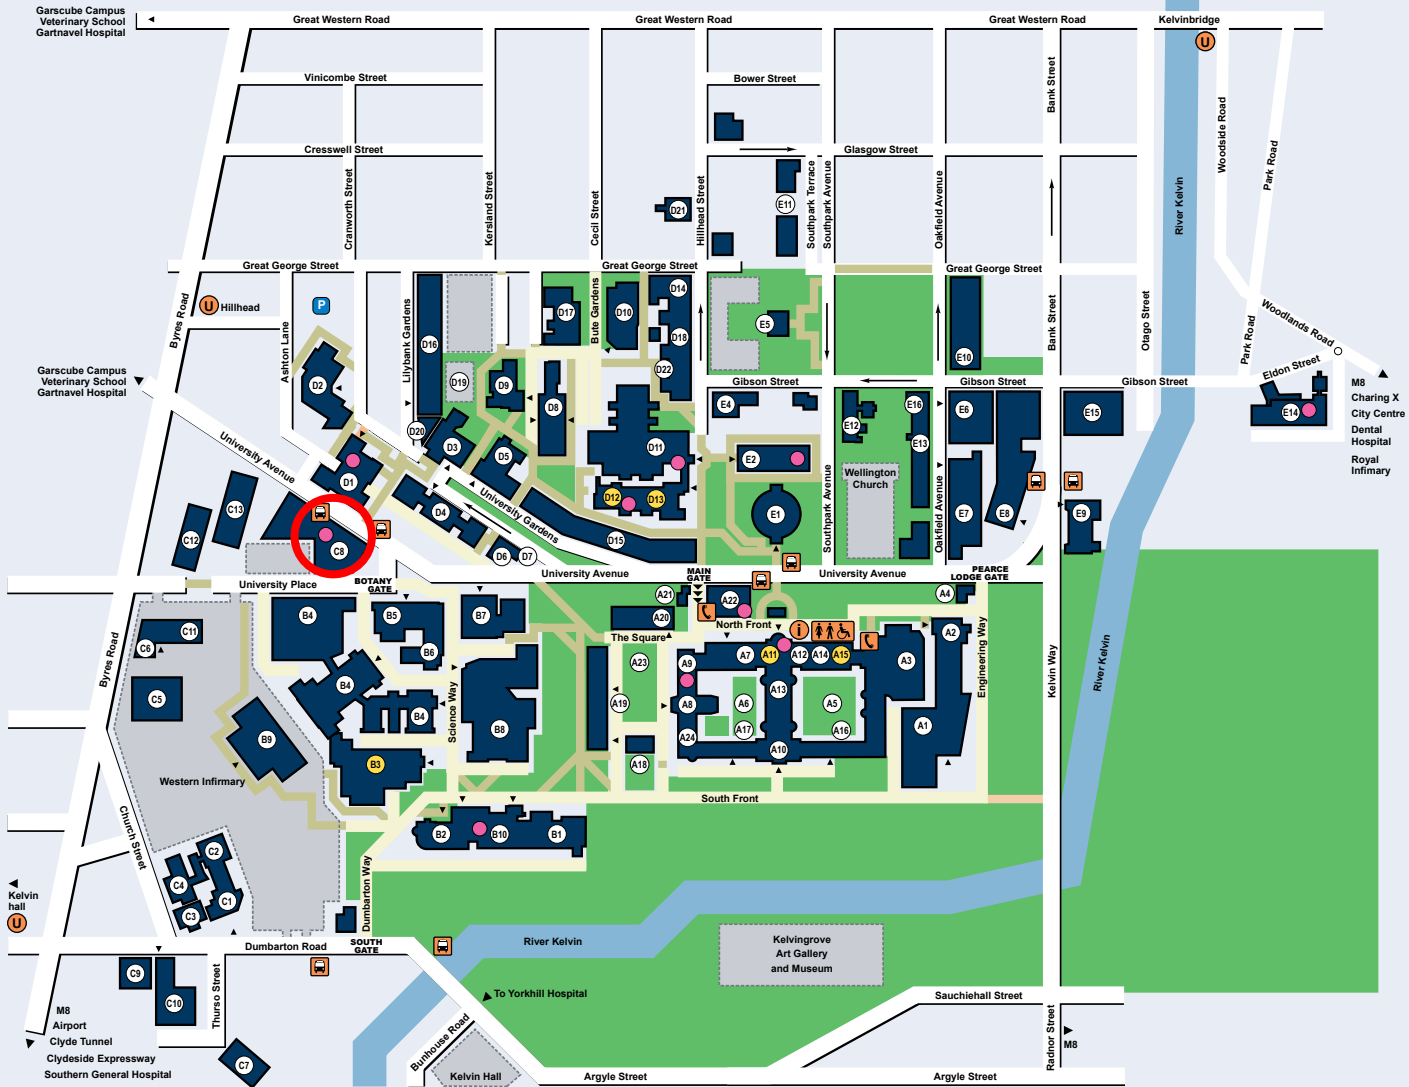

University of Glasgow Campus map

- Footpaths
- Bus Stop
- Car Parking
- One Way Traffic
- Catering Facilities
- Underground
- Information
- Telephones
- Toilets
- Visitor attractions and buildings opened to the public
- A11 Visitor Centre
- A15 Hunterian Museum
- D12 Hunterian Art Gallery
- D13 The Mackintosh House
- B3 Zoology Museum

Centre for Drugs Misuse Research	C9 – 89 Dumbarton Road
Centre for Public Policy for Regions	E16 – 63 Gibson St
Chapel	A8
Chaplaincy	A24 – Main Building
Chemistry	B4 – Joseph Black Building
Children's Panel Training Group	E14 – St Andrew's Building, 11 Eldon St
Civil Engineering	E7 – Rankine Building
Classics	E10 – 65 Oakfield Av
Clinical Physics	Western Infirmary
Computing Science	D16 – 17 Lilybank Gdns
Computing Service	D20 – Sir Alwyn Williams Building (18 Lilybank Gdns)
Concert Hall	A2 – James Watt North Building
Conference & Visitor Services	A12 A20 – 3 The Square
Corporate Communications	A20 – 1 The Square
Court Office	A10 – Main Building
Davidson Building	B1
Dermatology	C2 – Robertson Building
Development & Alumni Office	A20 – 2 The Square
Divinity (School of)	A20 – 4 The Square
East Quadrangle	A5
Economic & Social History	D9 – Lilybank House
Economics	D8 – Adam Smith Building
Education Faculty	E14 – St Andrew's Building, 11 Eldon St
Education Faculty Office	E14 – St Andrew's Building, 11 Eldon St
Electronics & Electrical Engineering	E7 – Rankine Building
Engineering Faculty Office	A1 – James Watt South Building
English Language	D15 – 12 University Gdns
English Literature	D15 – 4-5 University Gdns
Estates & Buildings	B6 – Botany Gate
Finance Office	A16 – Main Building
Florentine House	E4
Fore Hall	A8 – Main Building adjoining Chapel
Forensic Medicine & Science	E5 – Southpark House
Fraser Building	B4 – Joseph Black Building
French Language & Literature	E2
Gardiner Institute	D5 – Modern Languages Building